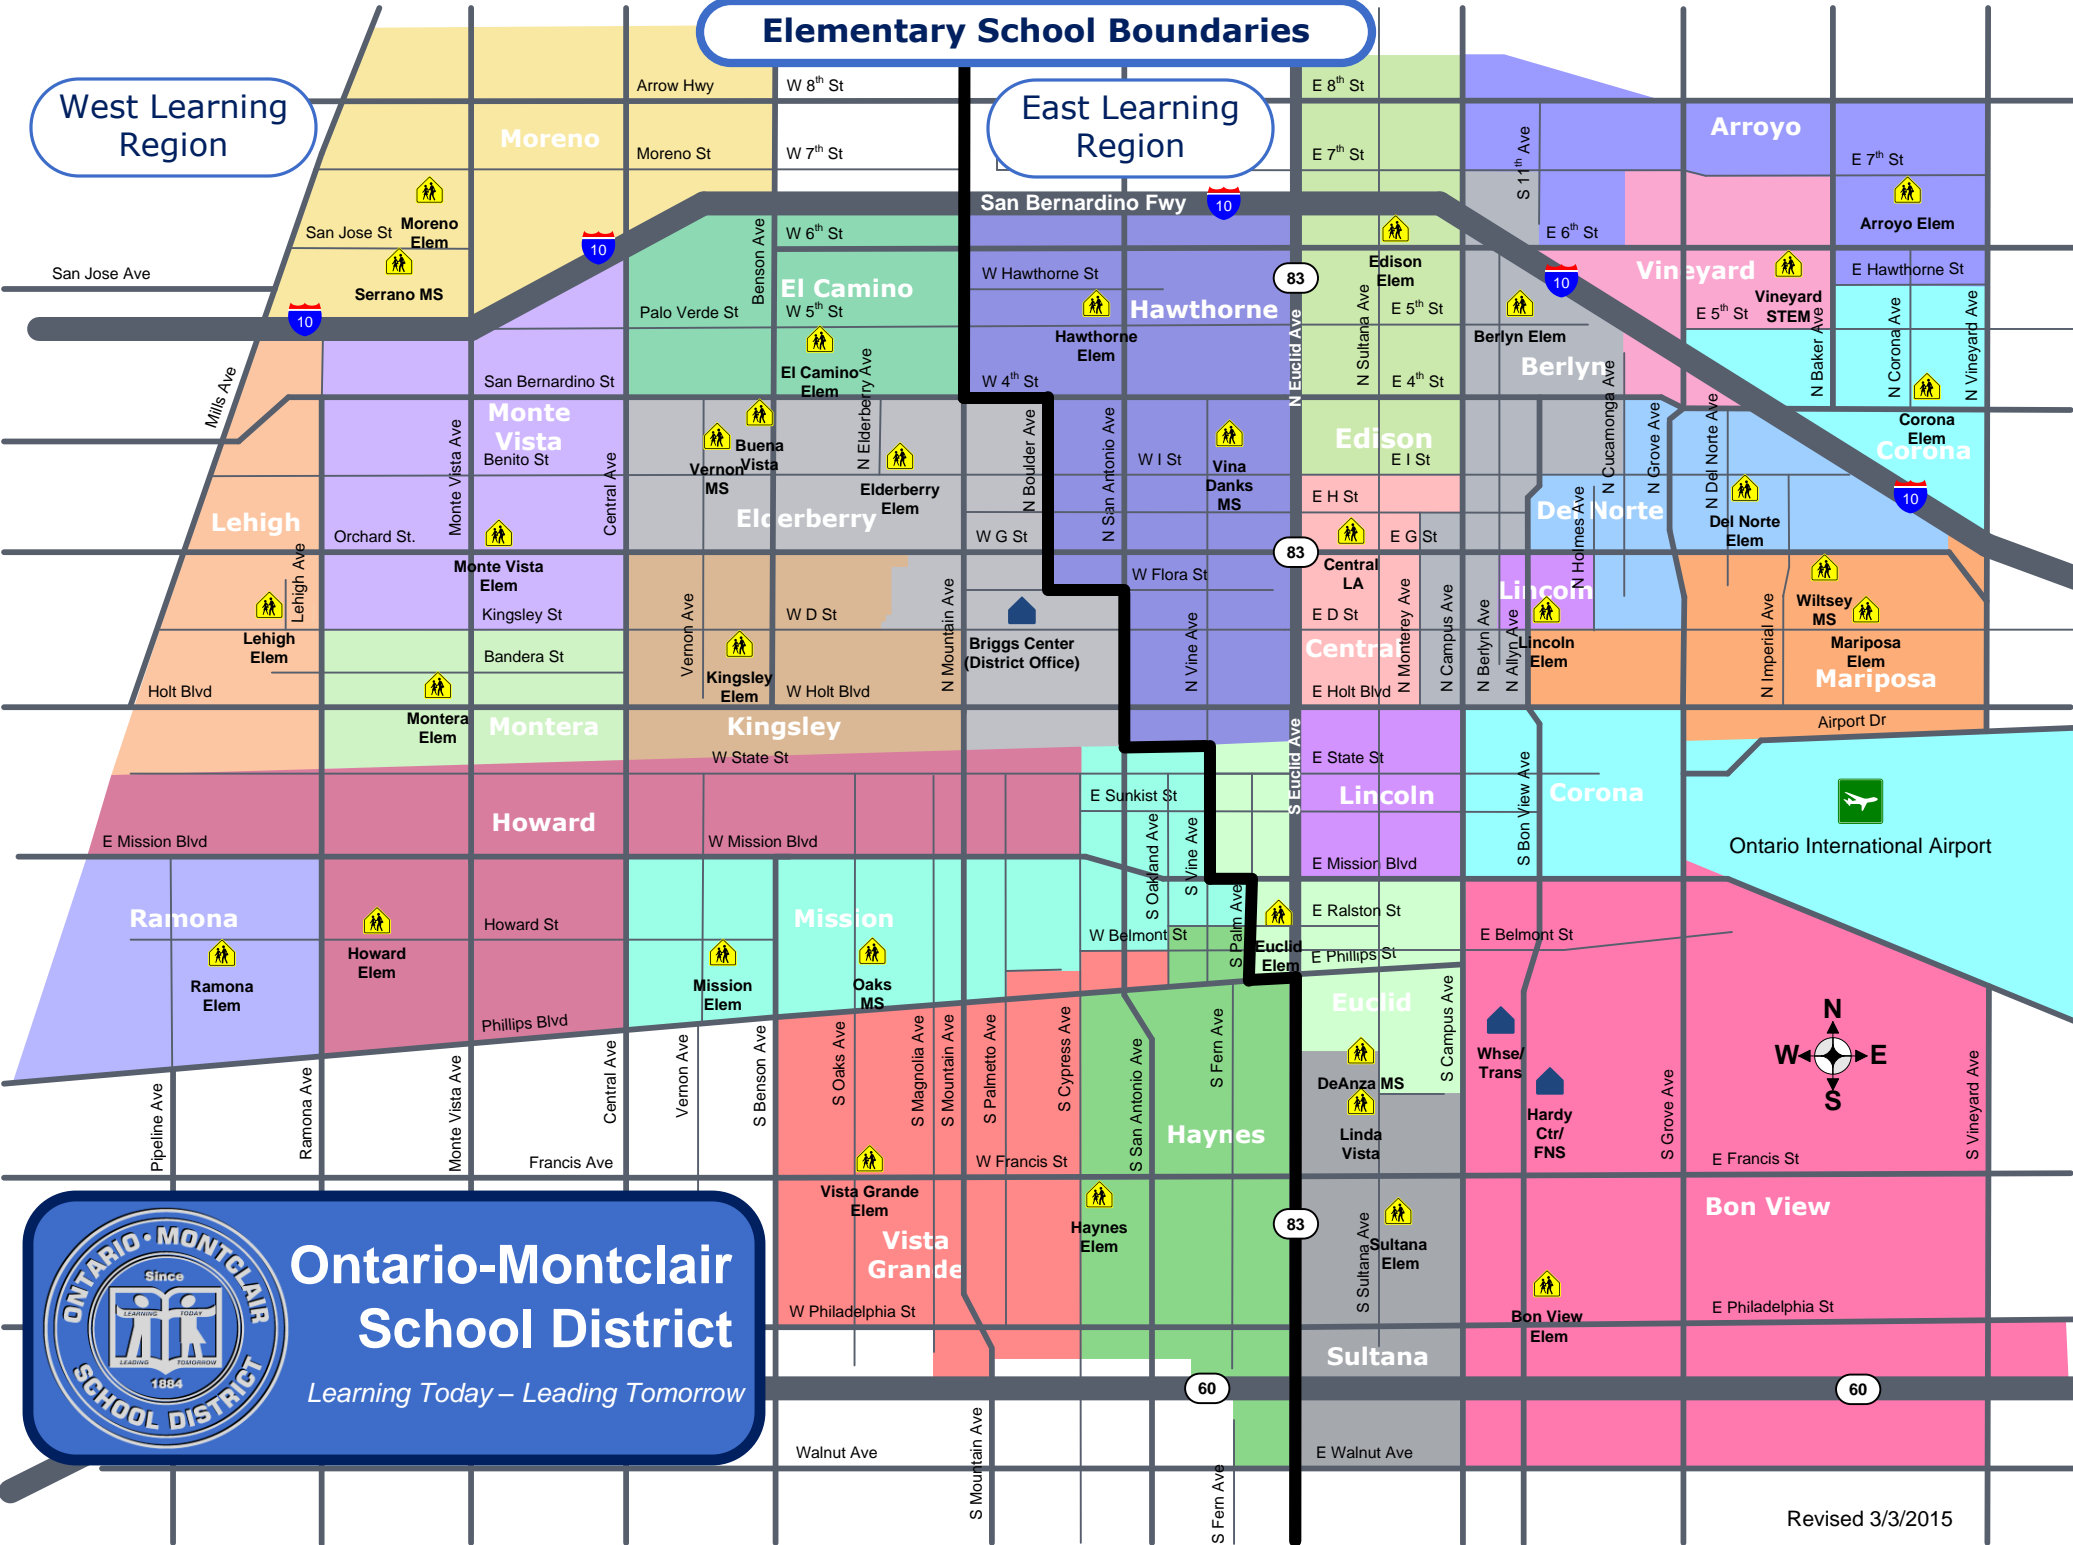

Ontario-Montclair School District

Arroyo Elementary 1700 E 7 th St, Ontario	Corona Elementary 1140 N Corona Ave, Ontario	Euclid Elementary 1120 S Euclid Ave, Ontario	Lehigh Elementary 10200 Lehigh Ave, Montclair	Monte Vista Elementary 4900 Orchard St, Montclair	Vista Grande Elementary 1390 W Francis St, Ontario	Linda Vista SOAR 1556 S Sultana Ave, Ontario	Homer F. Briggs Center 950 W D St, Ontario
Berlyn Elementary 1320 N Berlyn Ave, Ontario	Del Norte Elementary 850 N Del Norte Ave, Ontario	Hawthorne Elementary 705 W Hawthorne St, Ontario	Lincoln Elementary 440 N Allyn Ave, Ontario	Moreno Elementary 4825 Moreno St, Montclair	De Anza MS 1450 S Sultana Ave, Ontario	Vernon MS 9775 Vernon Ave, Montclair	Hardy Center 1515 S Bon View Ave, Ontario
Bon View Elementary 2121 S Bon View Ave, Ontario	Edison Elementary 515 E 6 th St, Ontario	Haynes Elementary 715 W Francis St, Ontario	Mariposa Elementary 1605 E D St, Ontario	Ramona Elementary 4225 Howard St, Montclair	Oaks MS 1221 S Oaks Ave, Ontario	Vina Danks MS 1020 N Vine Ave, Ontario	FNS 1525 S Bon View Ave, Ontario
Buena Vista Arts 5685 San Bernardino, Montclair	El Camino Elementary 1525 W 5 th St, Ontario	Howard Elementary 4650 Howard St, Montclair	Mission Elementary 5555 Howard St, Ontario	Sultana Elementary 1845 S Sultana Ave, Ontario	Serrano MS 4725 San Jose St, Montclair	Wiltsey MS 1450 E G St, Ontario	Transportation Warehouse 1442-B S Bon View Ave, Ontario
Central Language Acad. 415 E G St, Ontario	Elderberry Elementary 950 N Elderberry Ave, Ontario	Kingsley Elementary 5625 Kingsley St, Montclair	Montera Elementary 4825 Bandera St, Montclair	Vineyard STEM 1500 E 6 th St, Ontario			1442 S Bon View Ave, Ontario

Elementary School Boundaries

West Learning Region

East Learning Region

Ontario-Montclair School District
Learning Today – Leading Tomorrow

Middle School Boundaries

West Learning Region

East Learning Region

Ontario-Montclair School District
Learning Today – Leading Tomorrow