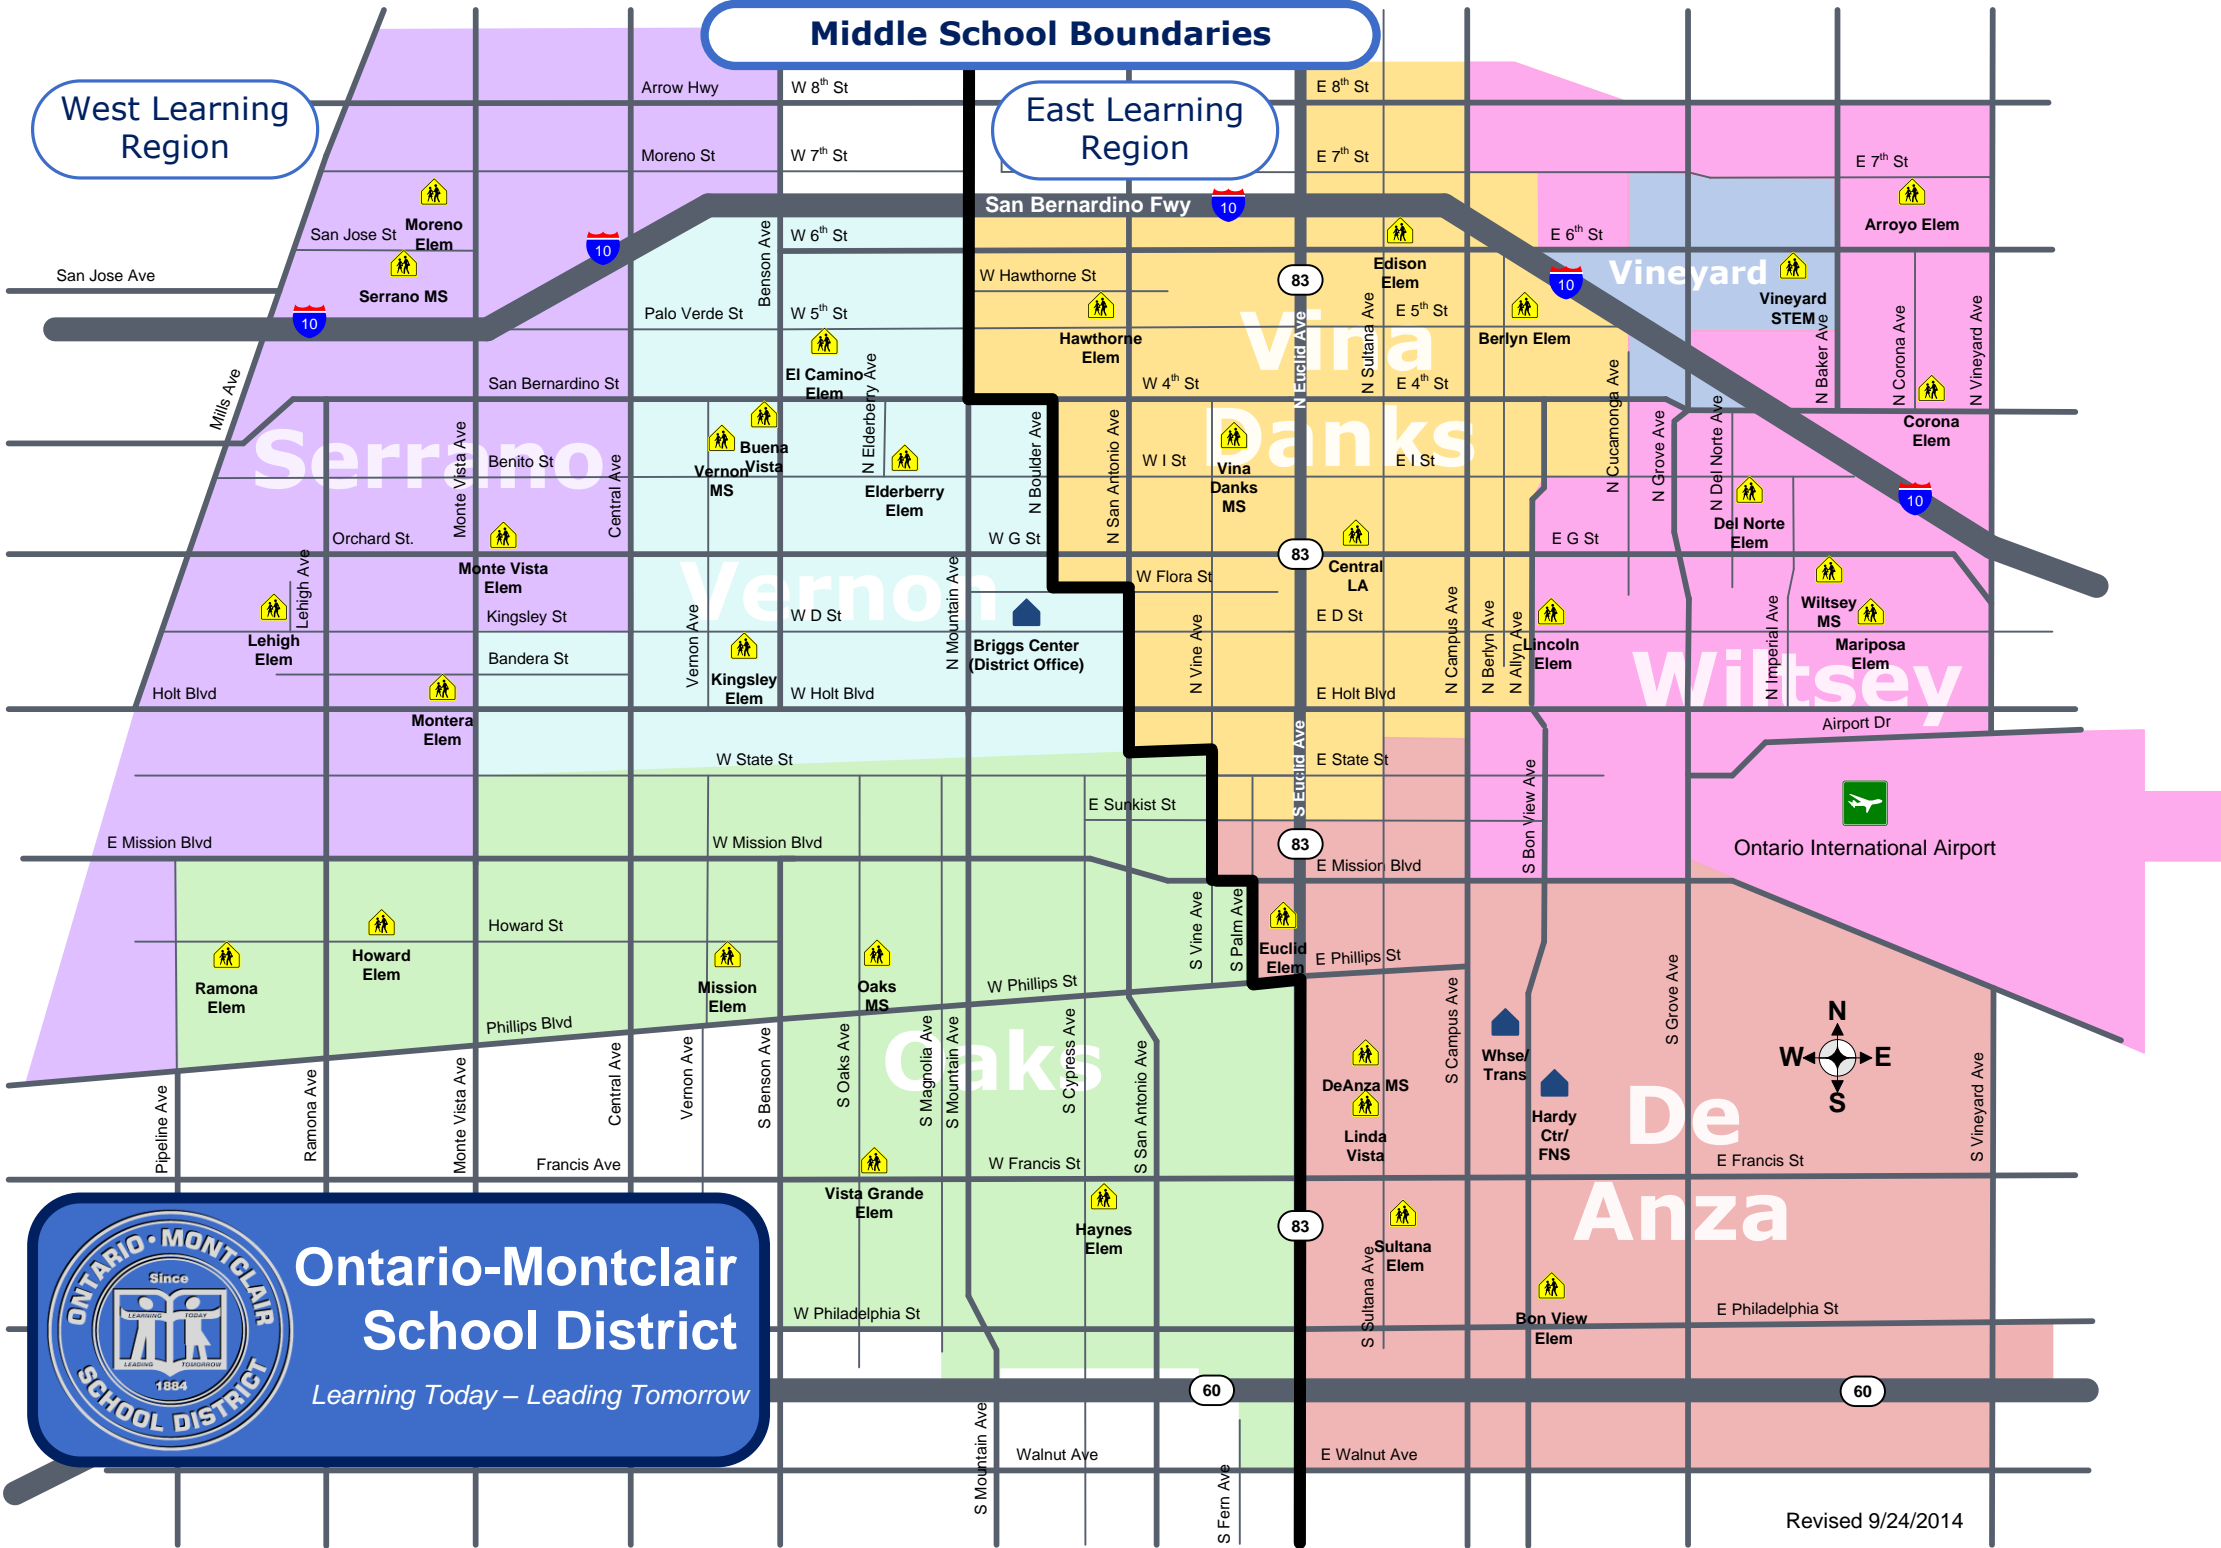

Ontario-Montclair School District

Arroyo Elementary 1700 E 7 th St, Ontario	Corona Elementary 1140 N Corona Ave, Ontario	Euclid Elementary 1120 S Euclid Ave, Ontario	Lehigh Elementary 10200 Lehigh Ave, Montclair	Monte Vista Elementary 4900 Orchard St, Montclair	Vista Grande Elementary 1390 W Francis St, Ontario	Linda Vista SOAR 1556 S Sultana Ave, Ontario	Homer F. Briggs Center 950 W D St, Ontario
Berlyn Elementary 1320 N Berlyn Ave, Ontario	Del Norte Elementary 850 N Del Norte Ave, Ontario	Hawthorne Elementary 705 W Hawthorne St, Ontario	Lincoln Elementary 440 N Allyn Ave, Ontario	Moreno Elementary 4825 Moreno St, Montclair	De Anza MS 1450 S Sultana Ave, Ontario	Vernon MS 9775 Vernon Ave, Montclair	Hardy Center 1515 S Bon View Ave, Ontario
Bon View Elementary 2121 S Bon View Ave, Ontario	Edison Elementary 515 E 6 th St, Ontario	Haynes Elementary 715 W Francis St, Ontario	Mariposa Elementary 1605 E D St, Ontario	Ramona Elementary 4225 Howard St, Montclair	Oaks MS 1221 S Oaks Ave, Ontario	Vina Danks MS 1020 N Vine Ave, Ontario	FNS 1525 S Bon View Ave, Ontario
Buena Vista Arts 5685 San Bernardino, Montclair	El Camino Elementary 1525 W 5 th St, Ontario	Howard Elementary 4650 Howard St, Montclair	Mission Elementary 5555 Howard St, Ontario	Sultana Elementary 1845 S Sultana Ave, Ontario	Serrano MS 4725 San Jose St, Montclair	Wiltsey MS 1450 E G St, Ontario	Transportation Warehouse 1442-B S Bon View Ave, Ontario
Central Language Acad. 415 E G St, Ontario	Elderberry Elementary 950 N Elderberry Ave, Ontario	Kingsley Elementary 5625 Kingsley St, Montclair	Montera Elementary 4825 Bandera St, Montclair	Vineyard STEM 1500 E 6 th St, Ontario			1442 S Bon View Ave, Ontario

Elementary School Boundaries

West Learning Region

East Learning Region

Ontario-Montclair School District
Learning Today – Leading Tomorrow

Middle School Boundaries

West Learning Region

East Learning Region

Ontario-Montclair School District
Learning Today – Leading Tomorrow